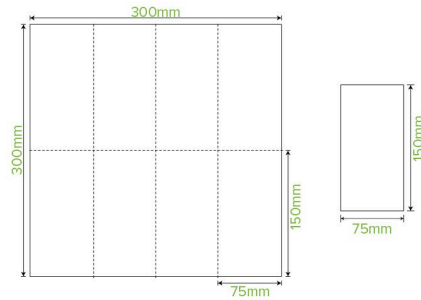

1-Ply 1/8 Fold White Lunch BioNapkin L-LN1/8-1PW

Not all paper napkins are created equal! Eco-friendly 1-ply 1/8 fold white lunch napkins are made from FSC™ Mix certified paper pulp & carbon neutral. BioNapkins are recyclable (if not too soiled) and home compostable. Custom printing available.

Carton quantity: 3000	Sleeves per carton: 6	Units per sleeve: 500
Carton Size LxWxH (cm): 47.0 x 32.0 x 25.0	Carton gross weight (kg): 6.200000	Carton barcode: 19344062020070
Raw material: Paper - FSC™ Mix certified paper	Lining/coating: None	Window material: None
Printing Type: None	Inks: None	Dimensions top LxW (mm): 300x300
Dimensions base LxW (mm): 300x300	Product weight (g): 1.75	Thickness: 1-Ply
Use: N/A	Manufactured: China	Customise: Print
MOQ custom: 90000	Mould fees: Yes - see custom packaging	Environmental production certified: ISO 14001
Quality product certified: ISO 9001	Factory food safety certified: ISO 22000	Corporate social accreditation: SMETA
Home compostable: Yes	Industrially compostable: Yes	Recyclable: Yes - In The Paper Recycling if Not Contaminated With Food