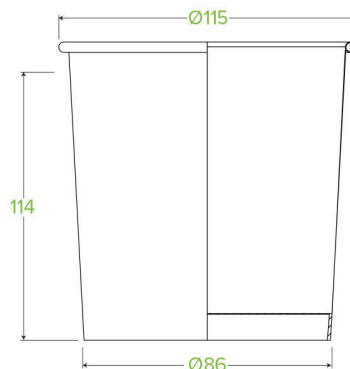

740ml / 24oz White BioBowl BSC-24

Carton quantity: 500	Sleeves per carton: 20	Units per sleeve: 25
Carton Size LxWxH (cm): 58.5 x 48.0 x 30.0	Carton gross weight (kg): 9.000000	Carton barcode: 19344062022555
Raw material: Paper	Lining/coating: Bioplastic - Ingeo, PLA	Window material: None
Printing Type: Offset	Inks: Food Contact Safe Inks	Brim fill capacity (ml): 718
Dimensions top LxW (mm): 115x115	Dimensions base LxW (mm): 88x88	Product Depth: 106.0
Product weight (g): 15.6	Thickness: 228gsm + 35gsm PLA	Use: Hot and cold
Manufactured: Taiwan	Customise: Print	MOQ custom: 25000
Mould fees: No	Quality product certified: ISO 9001	Factory food safety certified: BRC, HACCP
Home compostable: No	Industrially compostable: Certified to AS4376 Australian Standards, Certified to EN13432 European Standard	Recyclable: No